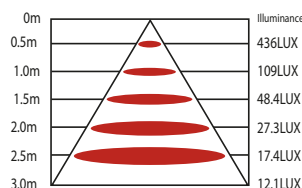

Cree 7W - Day Light