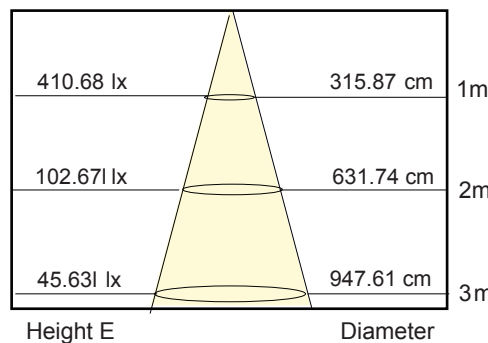

Lux Distance Curve:

Beam Angle of C30 plane: 115.30

Bright, non-flicker LED light output

- Excellent, evenly diffused light with minimum light loss.
- Instant on - no flickering starts.

Outstanding energy efficiency

- Reduces power consumption by up to 40% compared to round T8 fluoro.

Brighter, longer - zero maintenance

- Maintains brightness for 35,000+ hours.

Insect-proof & IP54 rated for outdoor usage

- Resists water and insect intrusion.