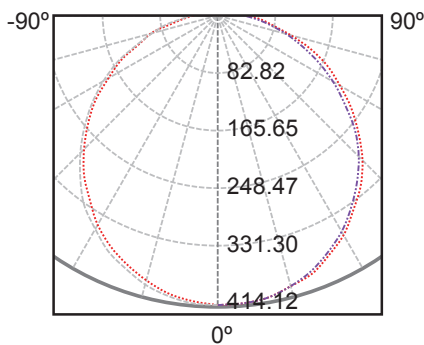

**NEW**

14in / 358mm diameter.

Excellent, uniform light quality, with comparable brightness to conventional fluoro.

### Light Distribution Curve: