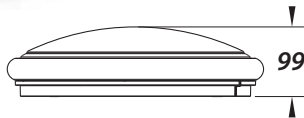

# Tiger LED Oyster Ceiling Light

Energy-efficient, round LED light fitting in place of round T8 fluorescent light.

20W LED comparable to 34W round fluorescent fitting, reducing power consumption by 40%.

**NEW**

14in / 358mm diameter.

Excellent, uniform light quality, with comparable brightness to conventional fluoro.