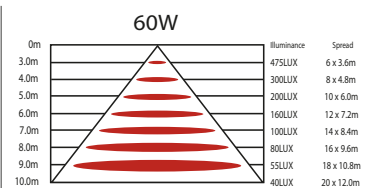

## Versatile, low-profile shape

- Fits into difficult positions, where space is limited.

### Indoors:

- Canopy lighting
- Floodlighting
- Coolrooms (to -35°C)
- Production and assembly areas
- Sporting venues

Technical parameters	40W	60W	120W	150W
Product code	WP040-EL	WP060-EL	WP120-EL	WP150-EL
Input voltage	AC 110-277V	AC 110-277V	AC 110-277V	AC 110-277V
Power frequency of driver	47-63Hz	47-63Hz	47-63Hz	47-63Hz
LED chips	Cree XPE (2W)	Cree XPE (2W)	Cree XPE (2W)	Cree XPE (2W)
Power factor (PF)	≥ 0.95	≥ 0.95	≥ 0.95	≥ 0.95
Lumen output	4,000lm	6,000lm	12,000lm	15,000lm
Colour rendering index (CRI)	Ra ≥ 80	Ra ≥ 80	Ra ≥ 80	Ra ≥ 80
Colour temperature	5,000-6,000K	5,000-6,000K	5,000-6,000K	5,000-6,000K
Beam angle	60/90 Degree	60/90 Degree	60/90 Degree	60/90 Degree
Comparable metal halide	100W	150W	300W	400W
Working ambient temperature	-35 ~ +55°C	-35 ~ +55°C	-35 ~ +55°C	-35 ~ +55°C
Working ambient humidity	15% ~ 90%RH	15% ~ 90%RH	15% ~ 90%RH	15% ~ 90%RH
IP rating	IP65	IP65	IP65	IP65
Service life	≥ 50,000 hours	≥ 50,000 hours	≥ 50,000 hours	≥ 50,000 hours
Light fixture material	Aluminium alloy	Aluminium alloy	Aluminium alloy	Aluminium alloy
Weight	4.3kg	5.3kg	8.2kg	10.2kg
Dimensions (L x W x D)	378 x 256 x 125mm	378 x 340 x 125mm	510 x 430 x 125mm	510 x 570 x 130mm (Special orders only.)