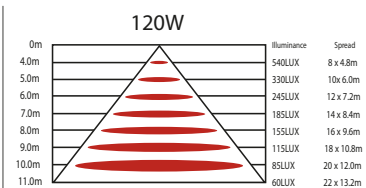

## Versatile, low-profile shape

- Fits into difficult positions, where space is limited.

### Indoors:

- Canopy lighting
- Floodlighting
- Coolrooms (to -35°C)
- Production and assembly areas
- Sporting venues

Technical parameters	40W	60W	120W	150W
Product code	WP040-EL	WP060-EL	WP120-EL	WP150-EL
Input voltage	AC 110-277V	AC 110-277V	AC 110-277V	AC 110-277V
Power frequency of driver	47-63Hz	47-63Hz	47-63Hz	47-63Hz
LED chips	Cree XPE (2W)	Cree XPE (2W)	Cree XPE (2W)	Cree XPE (2W)
Power factor (PF)	≥ 0.95	≥ 0.95	≥ 0.95	≥ 0.95
Lumen output	4,000lm	6,000lm	12,000lm	15,000lm
Colour rendering index (CRI)	Ra ≥ 80	Ra ≥ 80	Ra ≥ 80	Ra ≥ 80
Colour temperature	5,000-6,000K	5,000-6,000K	5,000-6,000K	5,000-6,000K
Beam angle	60/90 Degree	60/90 Degree	60/90 Degree	60/90 Degree
Comparable metal halide	100W	150W	300W	400W
Working ambient temperature	-35 ~ +55°C	-35 ~ +55°C	-35 ~ +55°C	-35 ~ +55°C
Working ambient humidity	15% ~ 90%RH	15% ~ 90%RH	15% ~ 90%RH	15% ~ 90%RH
IP rating	IP65	IP65	IP65	IP65
Service life	≥ 50,000 hours	≥ 50,000 hours	≥ 50,000 hours	≥ 50,000 hours
Light fixture material	Aluminium alloy	Aluminium alloy	Aluminium alloy	Aluminium alloy
Weight	4.3kg	5.3kg	8.2kg	10.2kg
Dimensions (L x W x D)	378 x 256 x 125mm	378 x 340 x 125mm	510 x 430 x 125mm	510 x 570 x 130mm (Special orders only.)