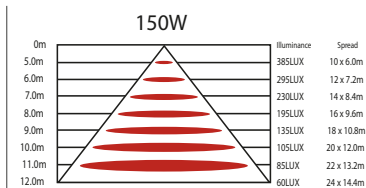

## Versatile, low-profile shape

- Fits into difficult positions, where space is limited.

### Indoors:

- Canopy lighting
- Floodlighting
- Coolrooms (to -35°C)
- Production and assembly areas
- Sporting venues

Technical parameters	40W	60W	120W	150W
Product code	WP040-EL	WP060-EL	WP120-EL	WP150-EL
Input voltage	AC 110-277V	AC 110-277V	AC 110-277V	AC 110-277V
Power frequency of driver	47-63Hz	47-63Hz	47-63Hz	47-63Hz
LED chips	Cree XPE (2W)	Cree XPE (2W)	Cree XPE (2W)	Cree XPE (2W)
Power factor (PF)	≥ 0.95	≥ 0.95	≥ 0.95	≥ 0.95
Lumen output	4,000lm	6,000lm	12,000lm	15,000lm
Colour rendering index (CRI)	Ra ≥ 80	Ra ≥ 80	Ra ≥ 80	Ra ≥ 80
Colour temperature	5,000-6,000K	5,000-6,000K	5,000-6,000K	5,000-6,000K
Beam angle	60/90 Degree	60/90 Degree	60/90 Degree	60/90 Degree
Comparable metal halide	100W	150W	300W	400W
Working ambient temperature	-35 ~ +55°C	-35 ~ +55°C	-35 ~ +55°C	-35 ~ +55°C
Working ambient humidity	15% ~ 90%RH	15% ~ 90%RH	15% ~ 90%RH	15% ~ 90%RH
IP rating	IP65	IP65	IP65	IP65
Service life	≥ 50,000 hours	≥ 50,000 hours	≥ 50,000 hours	≥ 50,000 hours
Light fixture material	Aluminium alloy	Aluminium alloy	Aluminium alloy	Aluminium alloy
Weight	4.3kg	5.3kg	8.2kg	10.2kg
Dimensions (L x W x D)	378 x 256 x 125mm	378 x 340 x 125mm	510 x 430 x 125mm	510 x 570 x 130mm (Special orders only.)