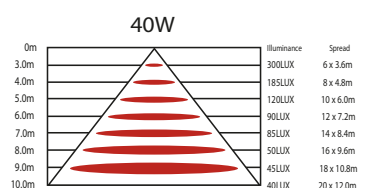

## Versatile, low-profile shape

- Fits into difficult positions, where space is limited.

### Indoors:

- Canopy lighting
- Floodlighting
- Coolrooms (to -35°C)
- Production and assembly areas
- Sporting venues

Technical parameters	40W	60W	120W	150W
Product code	WP040-EL	WP060-EL	WP120-EL	WP150-EL
Input voltage	AC 110-277V	AC 110-277V	AC 110-277V	AC 110-277V
Power frequency of driver	47-63Hz	47-63Hz	47-63Hz	47-63Hz
LED chips	Cree XPE (2W)	Cree XPE (2W)	Cree XPE (2W)	Cree XPE (2W)
Power factor (PF)	≥ 0.95	≥ 0.95	≥ 0.95	≥ 0.95
Lumen output	4,000lm	6,000lm	12,000lm	15,000lm
Colour rendering index (CRI)	Ra ≥ 80	Ra ≥ 80	Ra ≥ 80	Ra ≥ 80
Colour temperature	5,000-6,000K	5,000-6,000K	5,000-6,000K	5,000-6,000K
Beam angle	60/90 Degree	60/90 Degree	60/90 Degree	60/90 Degree
Comparable metal halide	100W	150W	300W	400W
Working ambient temperature	-35 ~ +55°C	-35 ~ +55°C	-35 ~ +55°C	-35 ~ +55°C
Working ambient humidity	15% ~ 90%RH	15% ~ 90%RH	15% ~ 90%RH	15% ~ 90%RH
IP rating	IP65	IP65	IP65	IP65
Service life	≥ 50,000 hours	≥ 50,000 hours	≥ 50,000 hours	≥ 50,000 hours
Light fixture material	Aluminium alloy	Aluminium alloy	Aluminium alloy	Aluminium alloy
Weight	4.3kg	5.3kg	8.2kg	10.2kg
Dimensions (L x W x D)	378 x 256 x 125mm	378 x 340 x 125mm	510 x 430 x 125mm	510 x 570 x 130mm (Special orders only.)